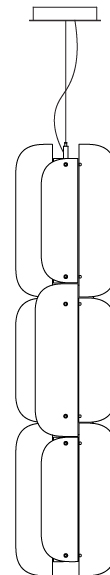

10 ⁷/₈"
275mm

1160mm 45 ⁵/₈"